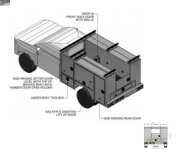

Turn Key Jetter Ute

Turn Key Water Jetter Ute with Alloy Service Body

Rating: Not Rated Yet

Price

Our Price Incl GST: $39,335.18

Sale Price Ex GST: AUD$39,335.18